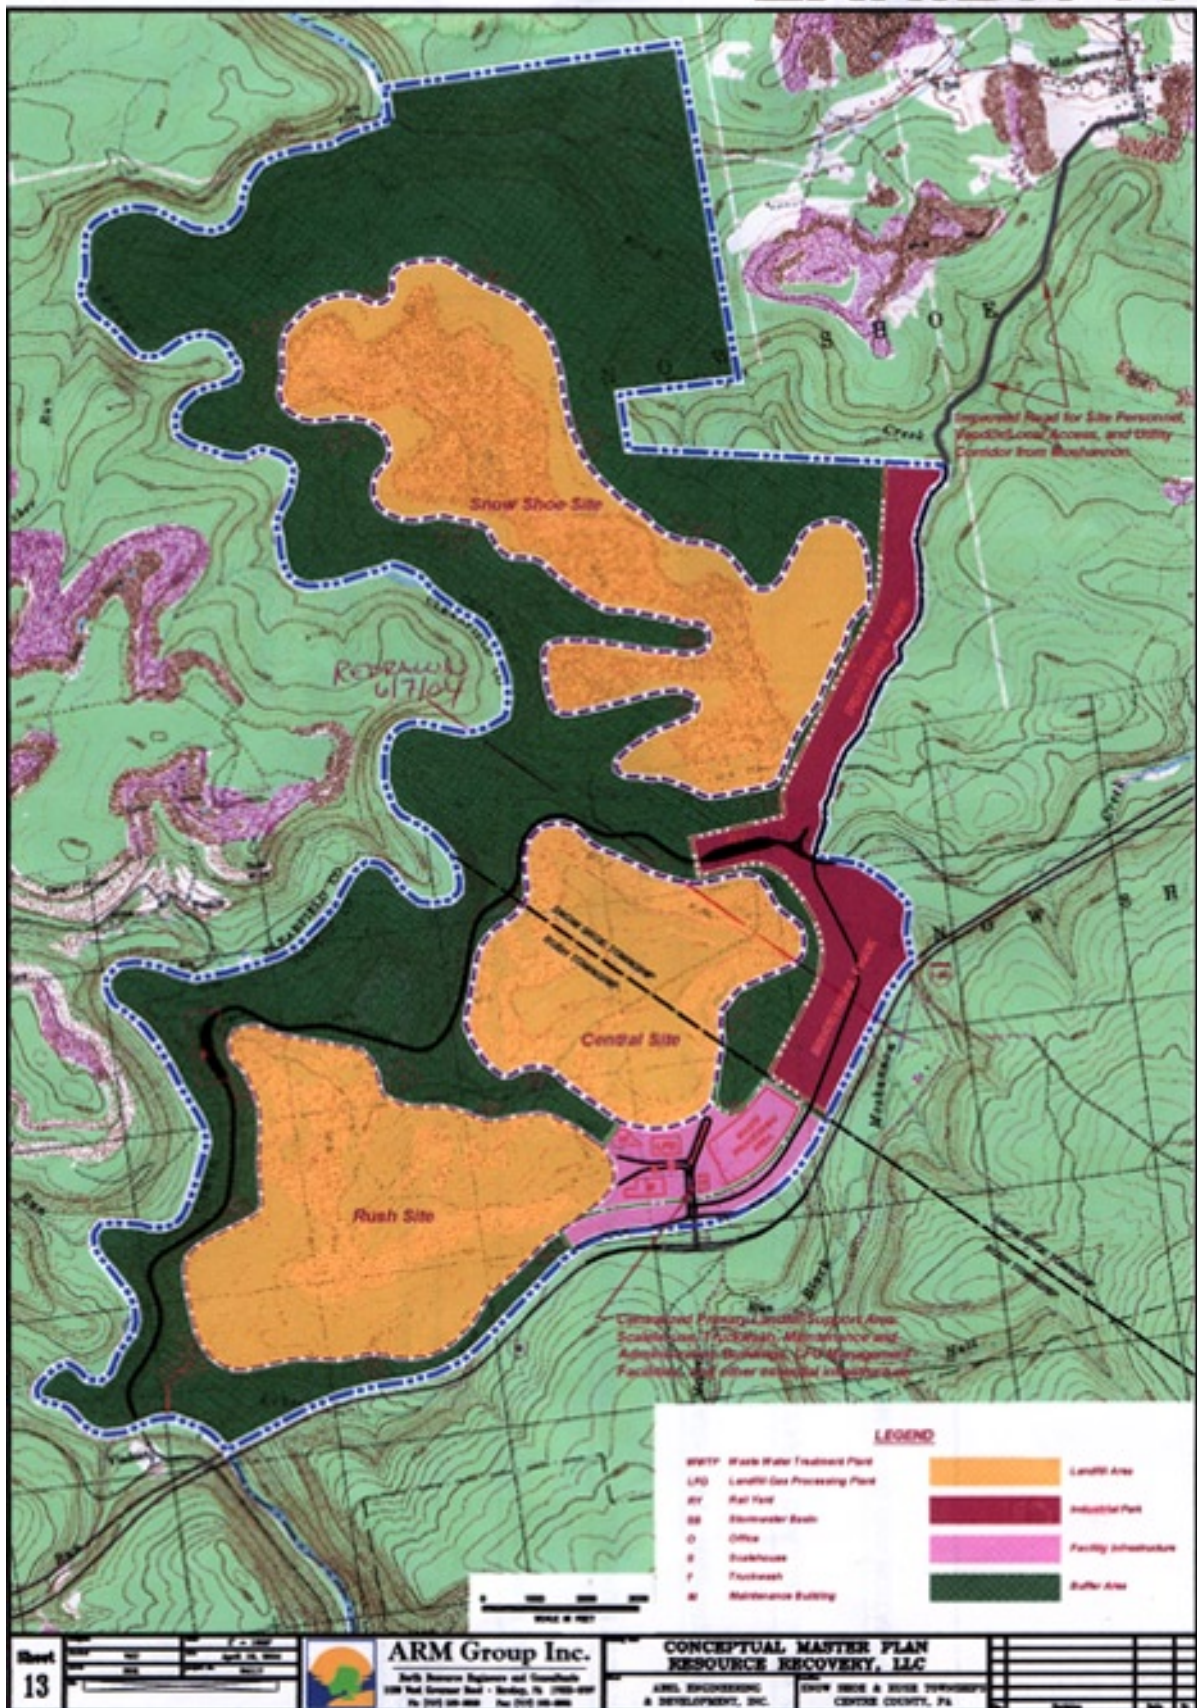

# EXHIBIT A

This map was distributed by RRLLC at the June 3, 2004, Public Meeting held in Snow Shoe Township. The township border on this map mysteriously moved north after Snow Shoe residents expressed strong opposition at that meeting (handwritten in pink dated June 7th). As far as we know, this issue involving “official” township lines has not been resolved.